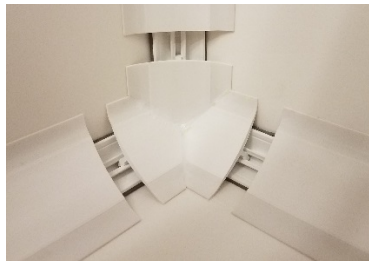

Universal Coving

a Z-Group Enterprises LLC Product

Product Image:

Product Description

Universal Coving features an easy to install base and easier to install Cove. **Universal Coving** has two heights to address the need for a tighter seal or to overcome a less than ideal surface. The soft edge of the **Universal Coving** seals against the surface of the walls, floor, and ceiling to eliminate the inside 90° corners. Without inside corners it is easier to clean and maintain your cGMP or other critical environments. Using **Universal Coving** in your facility will help eliminate micro-organisms from building and spreading; decrease cleaning time; increase effectiveness of cleaning procedures; and will help your facility comply with cGMP standards and recommendations.

Product Info

	Cove Face	Cove Base	Fastener
Material	Rigid and Flexible PVC (bonded)	Rigid PVC	Dual Side Tape Closed Cell Acrylic Foam
Sizes	12' lengths	12' lengths	.5" x 36 yards/ roll
Color	White (Standard)	White	Gray
Options	Multiple Colors	-	Installed on Base