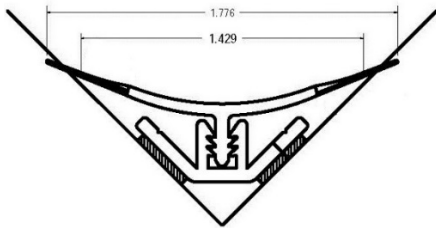

Universal Coving

a Z-Group Enterprises LLC Product

Product Image:

Product Description

Universal Coving features an easy to install base and easier to install Cove. **Universal Coving** has two heights to address the need for a tighter seal or to overcome a less than ideal surface. The soft edge of the **Universal Coving** seals against the surface of the walls, floor, and ceiling to eliminate the inside 90° corners. Without inside corners it is easier to clean and maintain your cGMP or other critical environments. Using **Universal Coving** in your facility will help eliminate micro-organisms from building and spreading; decrease cleaning time; increase effectiveness of cleaning procedures; and will help your facility comply with cGMP standards and recommendations.

Product Info

	Cove Face	Cove Base	Fastener
Material	Rigid and Flexible PVC (bonded)	Rigid PVC	Dual Side Tape Closed Cell Acrylic Foam
Sizes	12' lengths	12' lengths	.5" x 36 yards/ roll
Color	White (Standard)	White	Gray
Options	Multiple Colors	-	Installed on Base